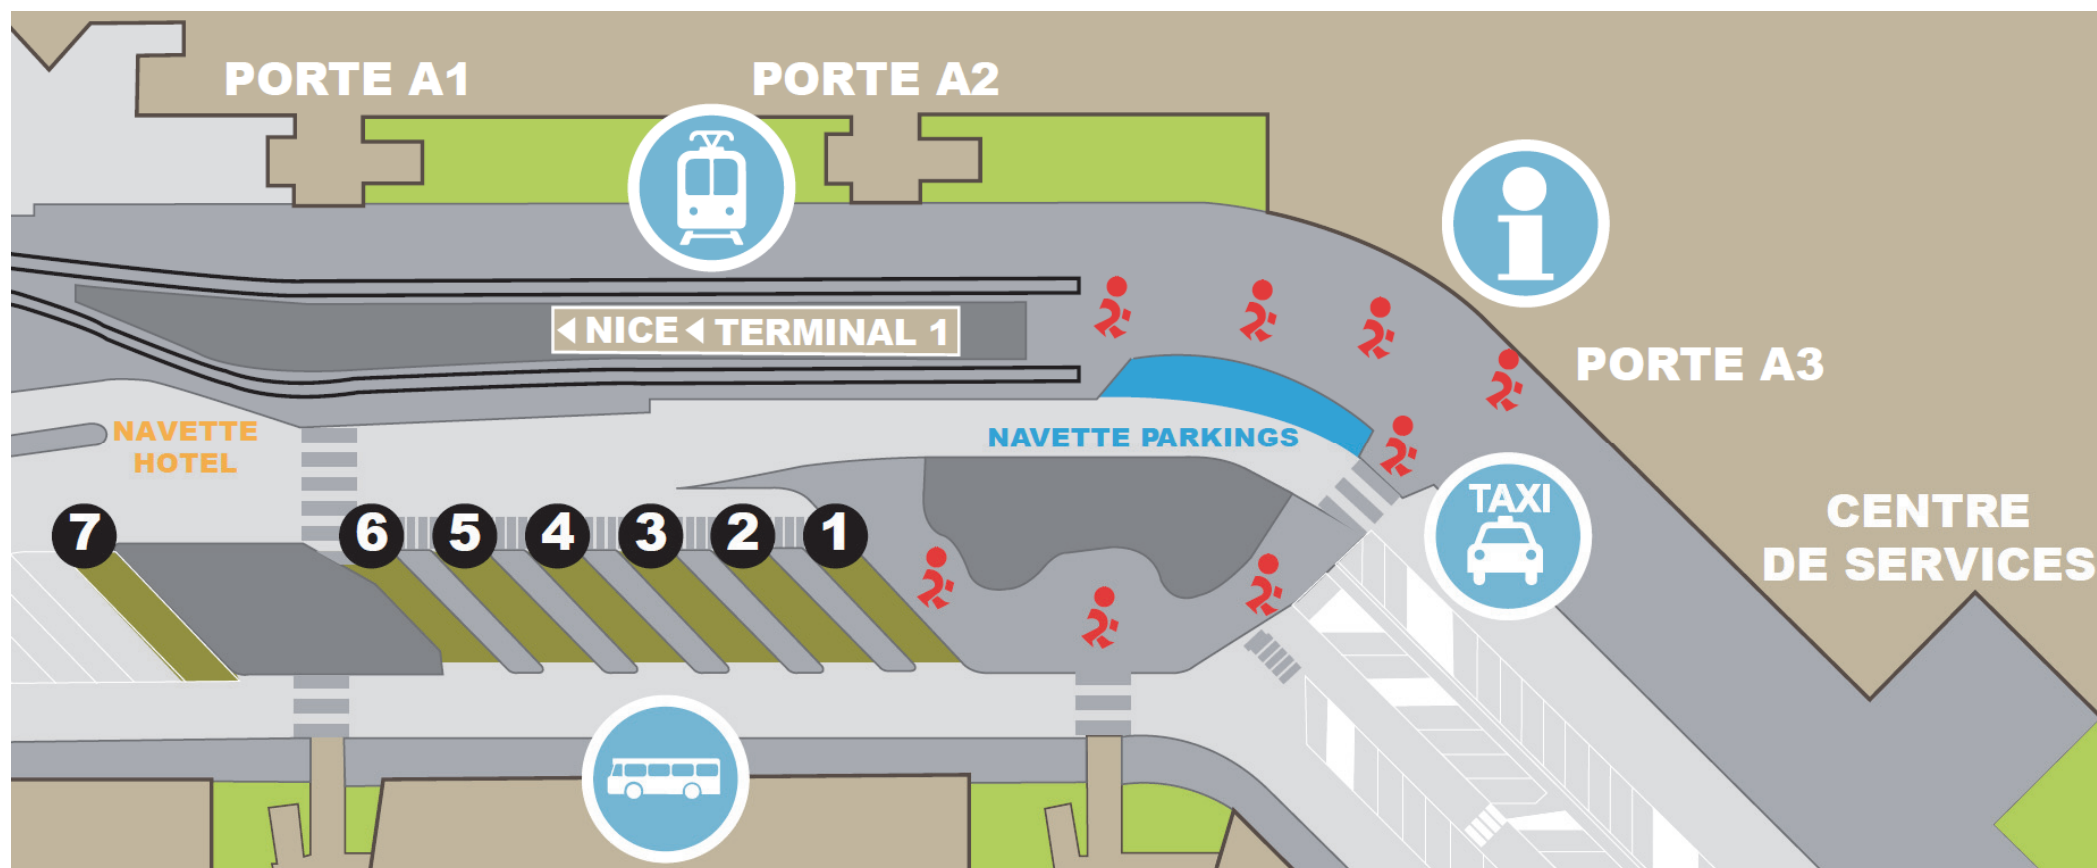

## ACCES TRAMWAY & BUS / ACCESS BUSES & TRAM

Lignes de TRAMWAY / TRAM lines	Sorties / Exit	Achat / Purchase
NICE - Port Lympia (Tram 2)	Portes / Gates <b>A1, A2, A3</b>	<b>DISTRIBUTEURS SUR LE QUAI</b>
Centre-Ville, Gare / City-Centre, Station		VENDING MACHINES ON THE PLATFORM
NICE - Saint-Isidore (Tram 3)		

**Liaison gratuite / Free Connection Terminal 2 <> Terminal 1 <> Grand Arénas (Saint-Augustin Gare / Station)**

BUS / BUSES TERMINAL 2	Départ / Departure	Achat / Purchase
Antibes / Vallauris Express (250)	Terminal 2 quai / platform n° 3	<b>CENTRE DE SERVICES</b> Porte A3 - Tous les jours 8h00 – 21h00  SERVICE CENTRE Gate A3 - Daily 8.00 a.m – 9.00 p.m
Cannes Express (210)	Terminal 2 quai / platform n° 2	
Monaco / Menton Express (110)	Terminal 2 quai / platform n° 1	

Aix-en-Provence (LER 20)	Terminal 2 quai / Platform n° 7	<b>BILLET DANS LE BUS</b>  TICKET ON BOARD
Digne / Grenoble (LER 31)	Terminal 2 quai / platform n° 7	
Saint-Raphaël (3003)	Terminal 2 quai / platform n° 7	
Valberg (770)	Terminal 2 quai / platform n° 7	

Alsa	Terminal 2 quai / platform n° 6	<b>RESERVATION EN LIGNE</b>  BOOKING ONLINE
BlaBlaCar	Terminal 2 quais / platforms n° 4, 5, 6	
Union-Ivkoni	Terminal 2 quai / platform n° 6	

BUS / BUSES TERMINAL 1	Départ / Departure	Achat / Purchase
FlixBus	Terminal 1 quais / platforms n° 8, 9, 10	<b>RESERVATION EN LIGNE</b>  BOOKING ONLINE