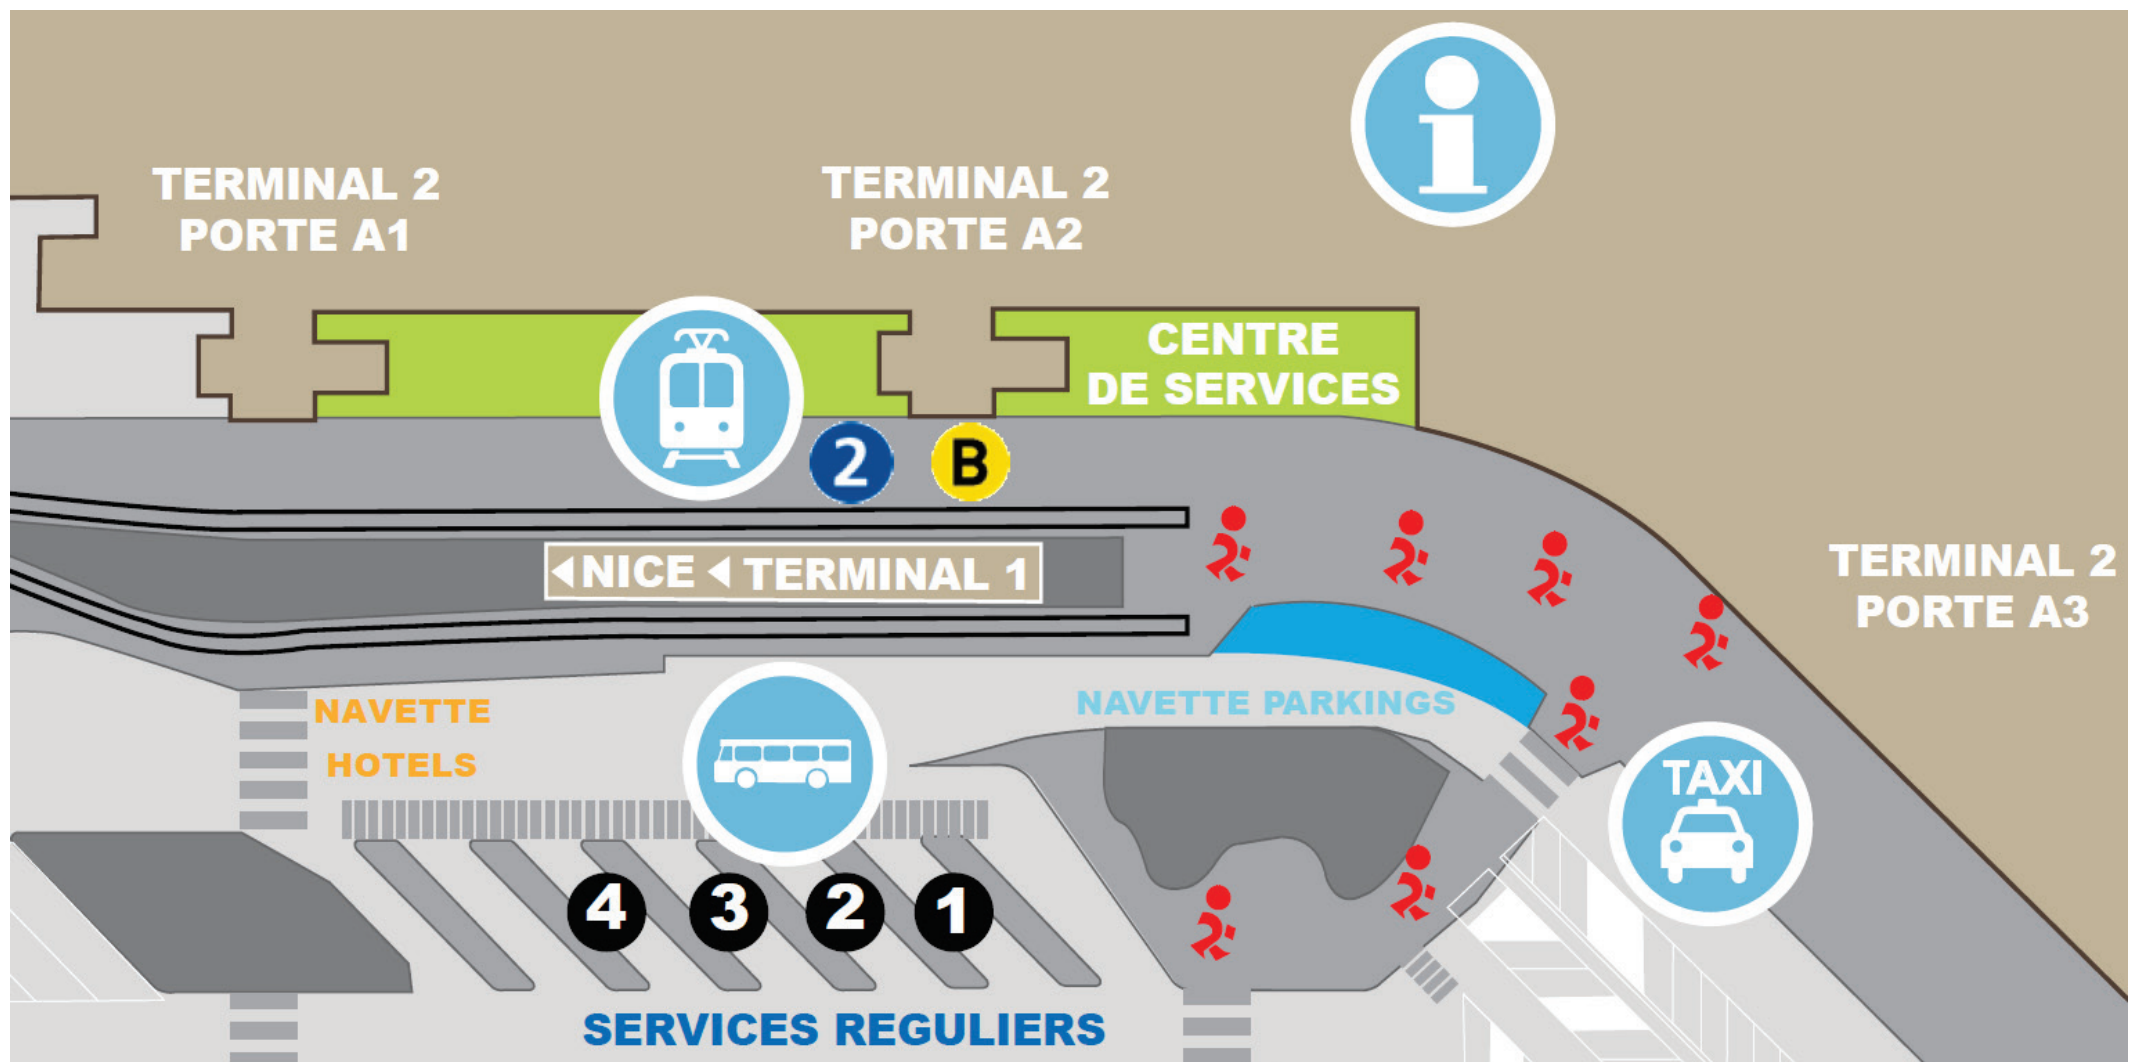

TERMINAL 2 - Bienvenue en Gare Routière / Welcome to Bus Station

TRAMWAY NICE	Portes / Gates	Achat / Purchase
2 Port Lympia – Centre-Ville / City Centre	A1 / A3	Distributeurs de titres en station de tramway Ticket machines at tram station Lignes d'Azur Tickets (app Android)
B CADAM Centre Administratif		

Tramway GRATUIT / FREE Tram <=> Terminal 2 <=> Terminal 1 <=> GRAND ARÉNAS

3 Saint-Isidore - Nice Saint-Augustin gare SNCF / railway station

Nice Côte d'Azur "Aéroport" gare routière / bus station

Bus TERMINAL 2	Quai / Platform	Achat / Purchase
Antibes > Vallauris (82)	3	Centre de Services / Service Centre t-zoukeolis.fr (billet par SMS / ticket by SMS)
Cannes (81)	2	
Monaco > Menton (80)	1	Centre de Services / Service Centre www.niceairportexpress.com Open Payment (billet sur CB / ticket on bank card)
Digne (51)	4	App ZOU! (Apple Store / Google Play)
Saint-Raphaël (90)	4	
Valberg (83)	4	Réservation / Booking : zou.maregionsud.fr

0,40 € Majoration à bord / Surcharge on board.

Bus TERMINAL 1	Quai / Platform	Achat / Purchase
Monaco > Menton (80)	Arrêt navette parkings Car-Parks shuttle stop	www.niceairportexpress.com Open Payment (billet sur CB / ticket on bank card) 0,40 € Majoration à bord / Surcharge on board
Alsa	6	www.alsa.com
BlaBlaCar	5 / 6 / 7	SELECTOUR VIP Assistance Services App BlaBlaCar / FlixBus (Apple Store / Google Play)
FlixBus	8 / 9 / 10	