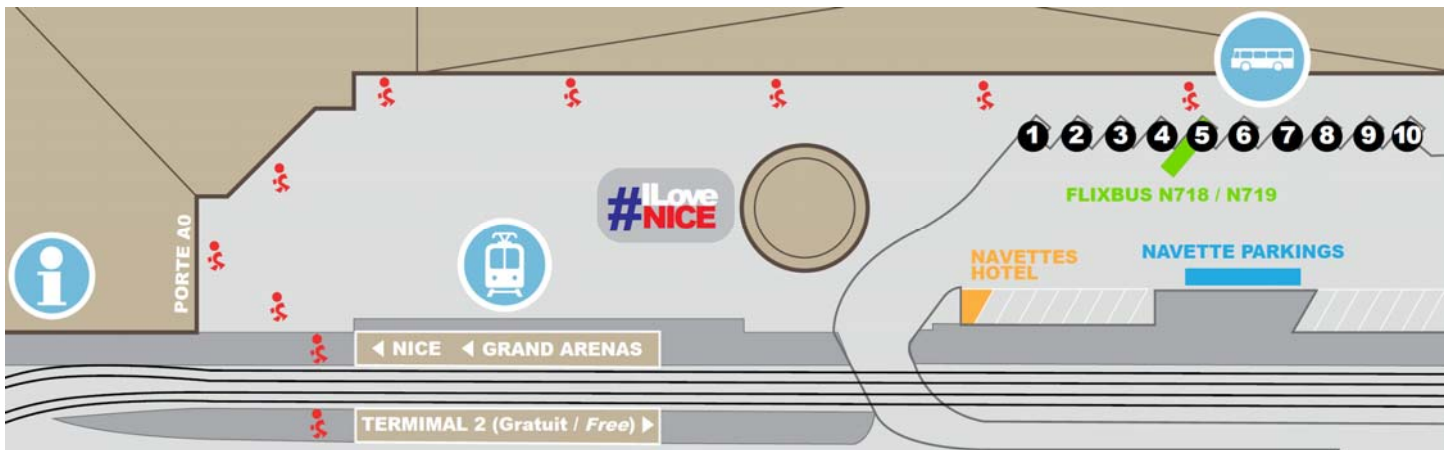

ACCES TRAMWAY & BUS / ACCESS BUSES & TRAM

| Lignes de TRAMWAY / TRAM lines | Sorties / Exit | Achat / Purchase |
|--|-----------------|--|
| NICE - Port Lympia (Tram 2) Centre-Ville, Gare / City-Center, Station | Porte / Gate A0 | DISTRIBUTEURS SUR LE QUAI VENDING MACHINES ON THE PLATFORM |
| NICE - Saint-Isidore (Tram 3) | | |

Liaison gratuite / Free Connection Terminal 2 <> Terminal 1 <> Grand Arénas (Saint-Augustin Gare / Station)

| BUS / BUSES TERMINAL 1 | Départ / Departure | Achat / Purchase |
|------------------------|---------------------------------|--|
| FlixBus N718 & N719 | TERMINAL 1 quai / platform n° 5 | RESERVATION EN LIGNE BOOKING ONLINE |

| BUS / BUSES TERMINAL 2 | Départ / Departure | Achat / Purchase |
|-----------------------------------|---------------------------------|--|
| Antibes / Vallauris Express (250) | Terminal 2 quai / platform n° 3 | AGENCE MOBILE – Quai n° 1 Lundi - Samedi 9h00 – 19h00 MOBILE AGENCY – Platform n° 1 Monday - Saturday 9.00 a.m – 7.00 p.m |
| Cannes Express (210) | Terminal 2 quai / platform n° 2 | |
| Monaco / Menton Express (110) | Terminal 2 quai / platform n° 1 | |

| | | |
|------------------------------|---------------------------------|---|
| Aix / Marseille (LER 20) | Terminal 2 quai / platform n° 7 | BILLET DANS LE BUS TICKET ON BOARD |
| Saint-Raphaël (3003) | Terminal 2 quai / platform n° 7 | |
| Sisteron / Grenoble (LER 31) | Terminal 2 quai / platform n° 7 | |
| Valberg (770) | Terminal 2 quai / platform n° 7 | |