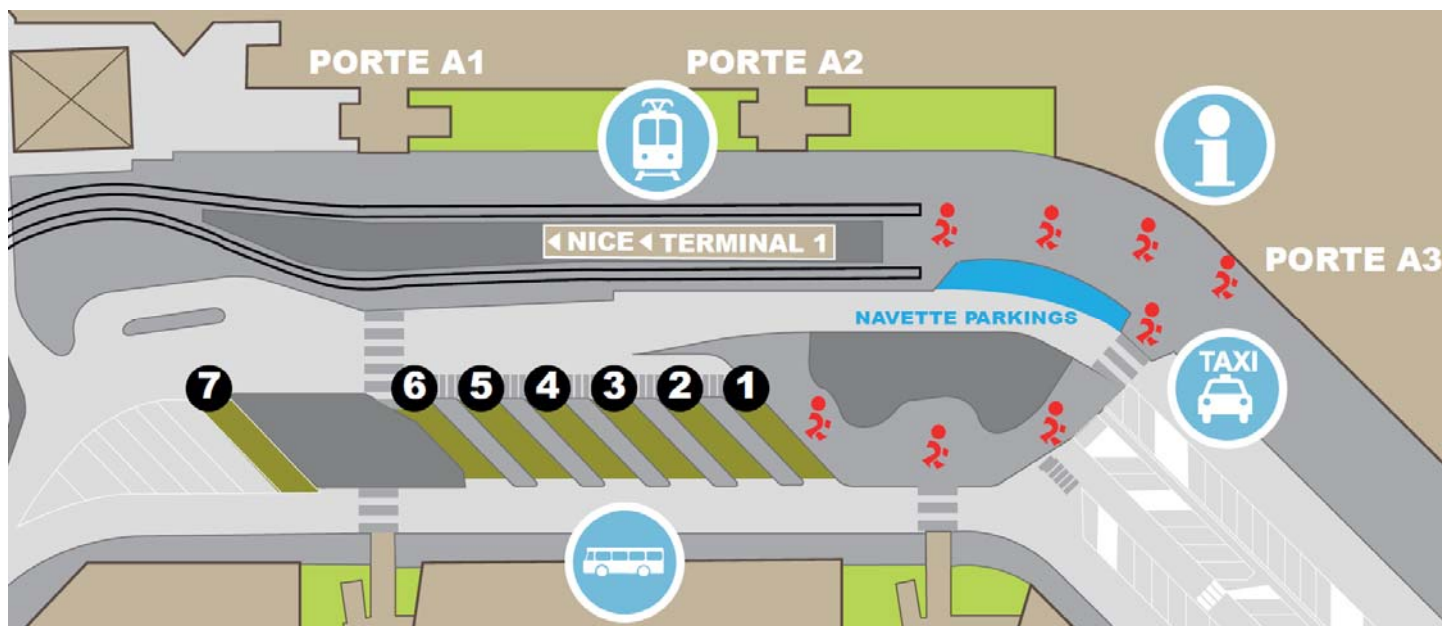

## ACCES TRAMWAY & BUS / ACCESS BUSES & TRAM

Lignes de TRAMWAY / TRAM lines	Sorties / Exit	Achat / Purchase
NICE - Port Lympia (Tram 2) Centre-Ville, Gare / City-Centre, Station	Portes / Gates A1, A2, A3	DISTRIBUTEURS SUR LE QUAI  VENDING MACHINES ON THE PLATFORM
NICE - Saint-Isidore (Tram 3)		

Liaison gratuite / Free Connection Terminal 2 <> Terminal 1 <> Grand Arénas (Saint-Augustin Gare / Station)

BUS / BUSES TERMINAL 2	Départ / Departure	Achat / Purchase
Antibes / Vallauris Express (250)	Terminal 2 quai / platform n° 3	AGENCE MOBILE – Quai n° 1 Lundi - Samedi 9h00 – 19h00  MOBILE AGENCY – Platform n° 1 Monday - Saturday 9.00 a.m – 7.00 p.m
Cannes Express (210)	Terminal 2 quai / platform n° 2	
Monaco / Menton Express (110)	Terminal 2 quai / platform n° 1	

Aix / Marseille (LER 20)	Terminal 2 quai / Platform n° 7	BILLET DANS LE BUS  TICKET ON BOARD
Saint-Raphaël (3003)	Terminal 2 quai / platform n° 7	
Sisteron / Grenoble (LER 31)	Terminal 2 quai / platform n° 7	
Valberg (770)	Terminal 2 quai / platform n° 7	

Alsa	Terminal 2 quai / platform n° 6	RESERVATION EN LIGNE  BOOKING ONLINE
BlaBlaCar	Terminal 2 quais / platforms n° 4, 5, 6	
Union-Ivkoni	Terminal 2 quai / platform n° 6	

BUS / BUSES TERMINAL 1	Départ / Departure	Achat / Purchase
FlixBus	Terminal 1 quais / platforms n° 8, 9, 10	RESERVATION EN LIGNE BOOKING ONLINE