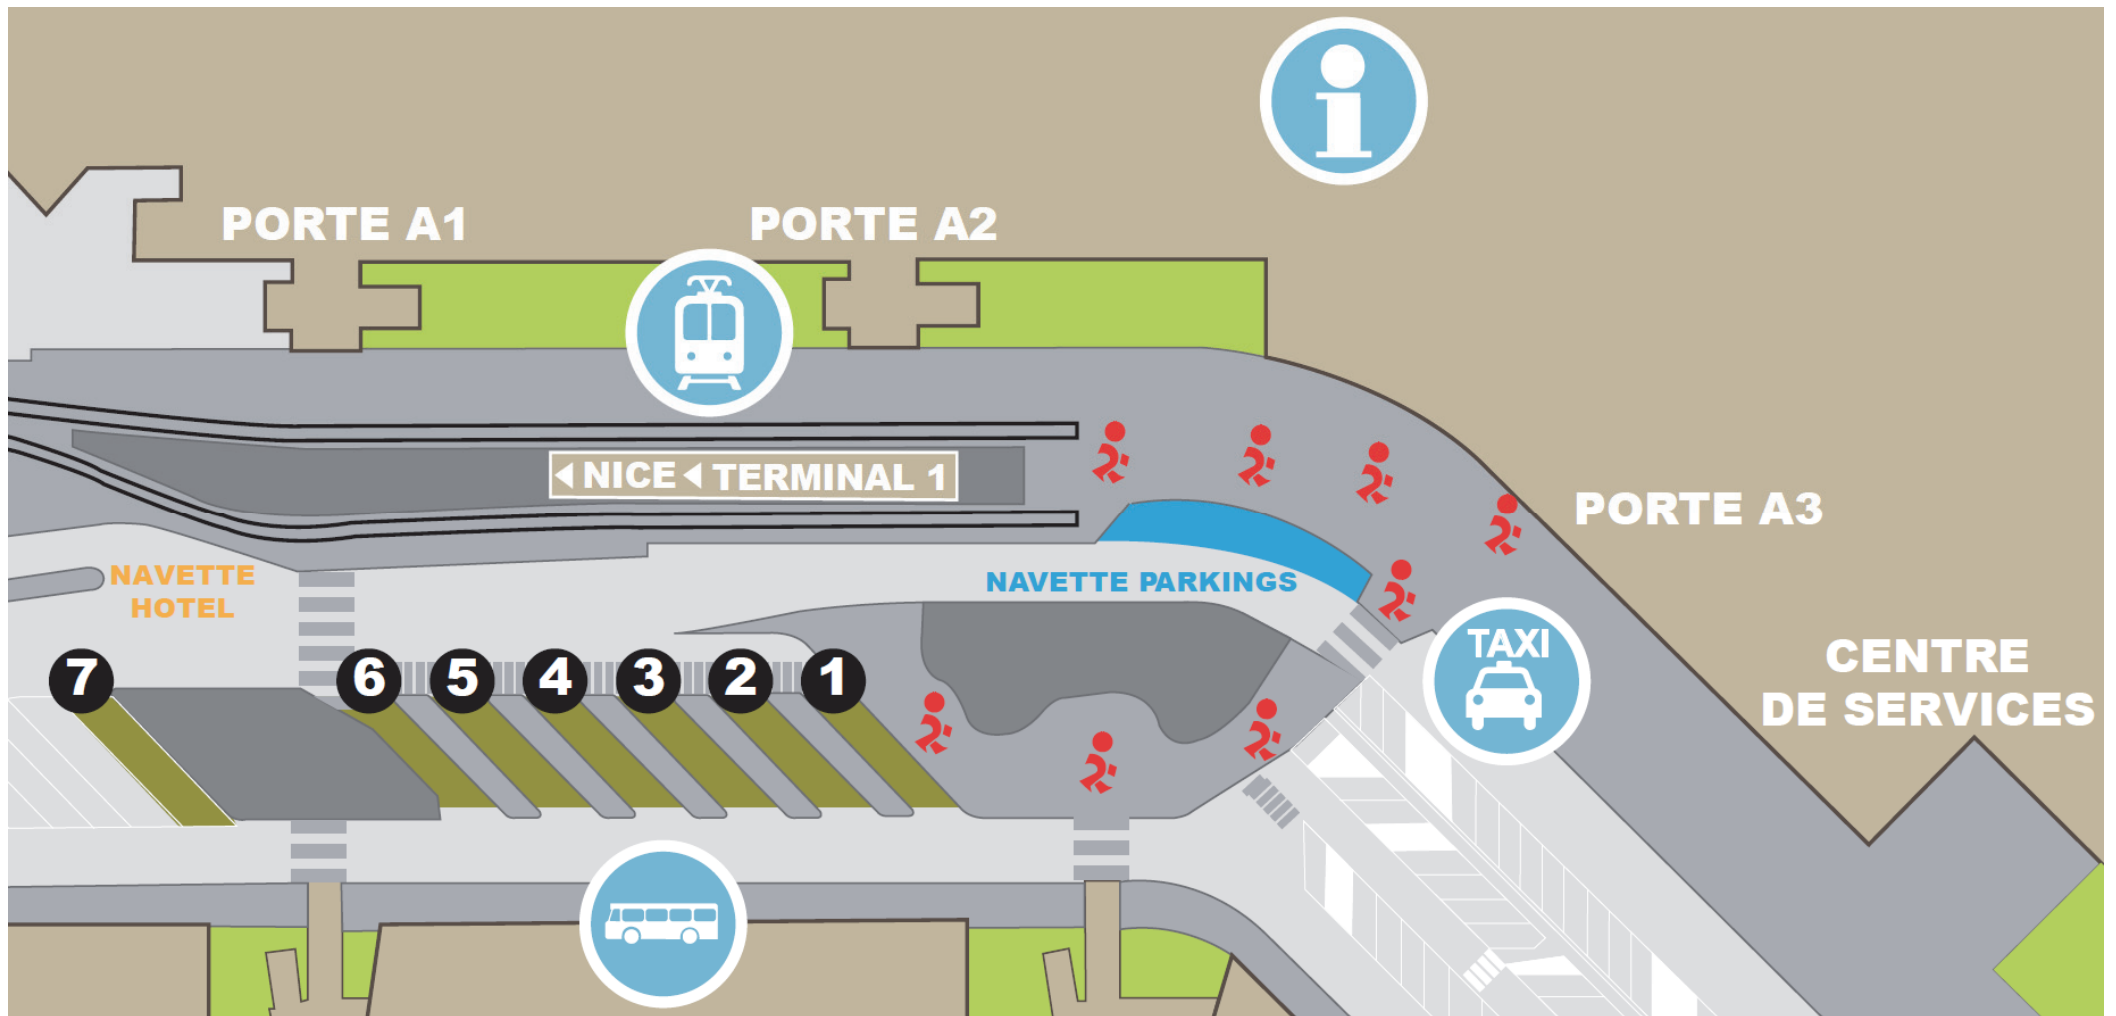

ACCES TRAMWAY & BUS / ACCESS BUSES & TRAM

Lignes de TRAMWAY / TRAM lines	Sorties / Exit	Achat / Purchase
NICE - Port Lympia (Tram 2)	Portes / Gates A1, A2, A3	DISTRIBUTEURS SUR LE QUAI
Centre-Ville, Gare / City-Centre, Station		VENDING MACHINES ON THE PLATFORM
NICE - Saint-Isidore (Tram 3)		

Liaison gratuite / Free Connection Terminal 2 <> Terminal 1 <> Grand Arénas (Saint-Augustin Gare / Station)

BUS / BUSES TERMINAL 2	Départ / Departure	Achat / Purchase
Antibes > Vallauris (82)	Terminal 2 quai / platform n° 3	CENTRE DE SERVICES Porte A3 - Tous les jours 8h00 – 21h00 SERVICES CENTRE Gate A3 - Daily 8.00 a.m – 9.00 p.m
Cannes (81)	Terminal 2 quai / platform n° 2	
Monaco > Menton (80)	Terminal 2 quai / platform n° 1	

Aix-en-Provence (60)	Terminal 2 quai / Platform n° 7	BILLET DANS LE BUS TICKET ON BOARD
Digne > Grenoble (51)	Terminal 2 quai / platform n° 7	
Saint-Raphaël (90)	Terminal 2 quai / platform n° 7	
Valberg (670)	Terminal 2 quai / platform n° 7	

Alsa	Terminal 2 quai / platform n° 6	RESERVATION EN LIGNE BOOKING ONLINE
BlaBlaCar	Terminal 2 quais / platforms n° 4, 5, 6	
Union-Ivkoni	Terminal 2 quai / platform n° 6	

BUS / BUSES TERMINAL 1	Départ / Departure	Achat / Purchase
FlixBus	Terminal 1	RESERVATION EN LIGNE BOOKING ONLINE